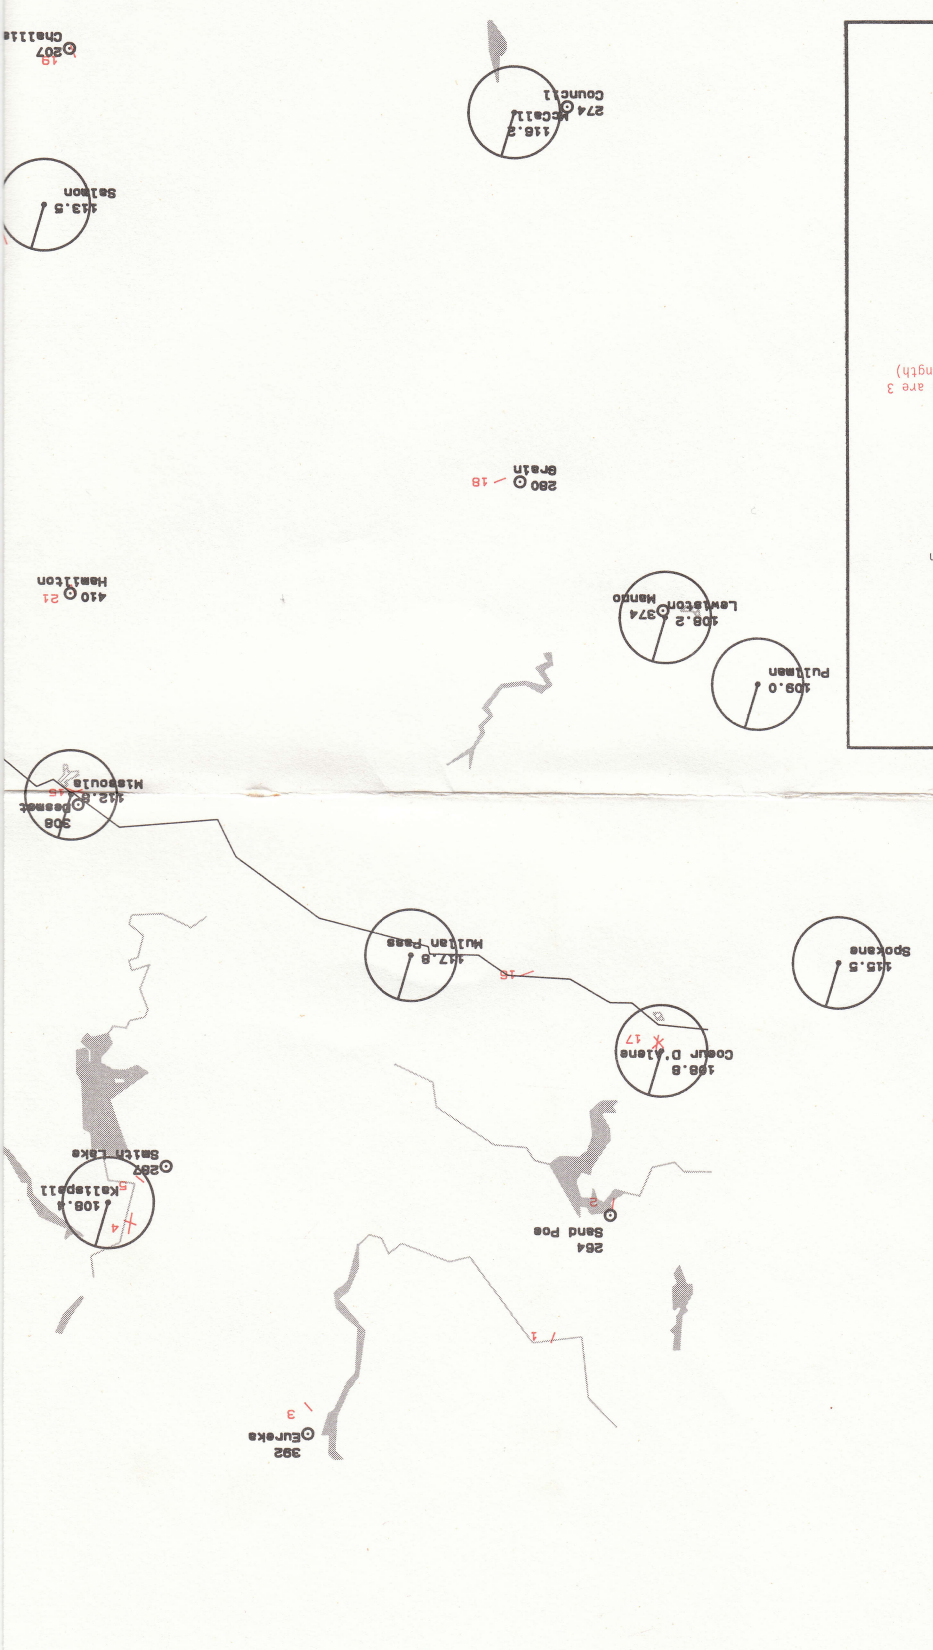

GREAT FALLS SECTIONAL

- 1 Bonners Ferry, Boundary Co.
- 2 Sandpoint, County - City
- 3 Eureka
- 4 Kalspell, Glacier Park Int'l
- 5 Kalspell, City
- 6 Choteau
- 7 Cut Bank
- 8 Shelby
- 9 Conrad
- 10 Chester, Liberty Co.
- 11 Great Falls Int'l
- 12 Havre City Co.
- 13 Chinoak
- 14 Lewistown
- 15 Missoula
- 16 Kelllogg, Shoshone Co.
- 17 Coeur D'Alene
- 18 Grangeville, Idaho Co.
- 19 Challis
- 20 Salmon
- 21 Hamilton, Ravalli Co.
- 22 Phillipsburg, Riddick
- 23 Anaconda
- 24 Butte, Bert Mooney
- 25 Dillon
- 26 Dell Flight Strip
- 27 Helena
- 28 West Yellowstone, Yellowstone
- 29 Bozeman, Gallatin
- 30 Townsend
- 31 Livingston, Mission
- 32 Big Timber, Wheatland Co. at Harlowton
- 33 Harlowton, Wheatland Co.
- 34 Cody, Faust Regional

LEGEND

NDB
frequency
name

VOR
frequency
name
Needle points to magnetic north

Airport Layout Diagram (runway lengths are 3 times scale length)

Roads

Rivers

Lakes, Reservoirs, Oceans

City or Metropolitan Area

50 nautical miles