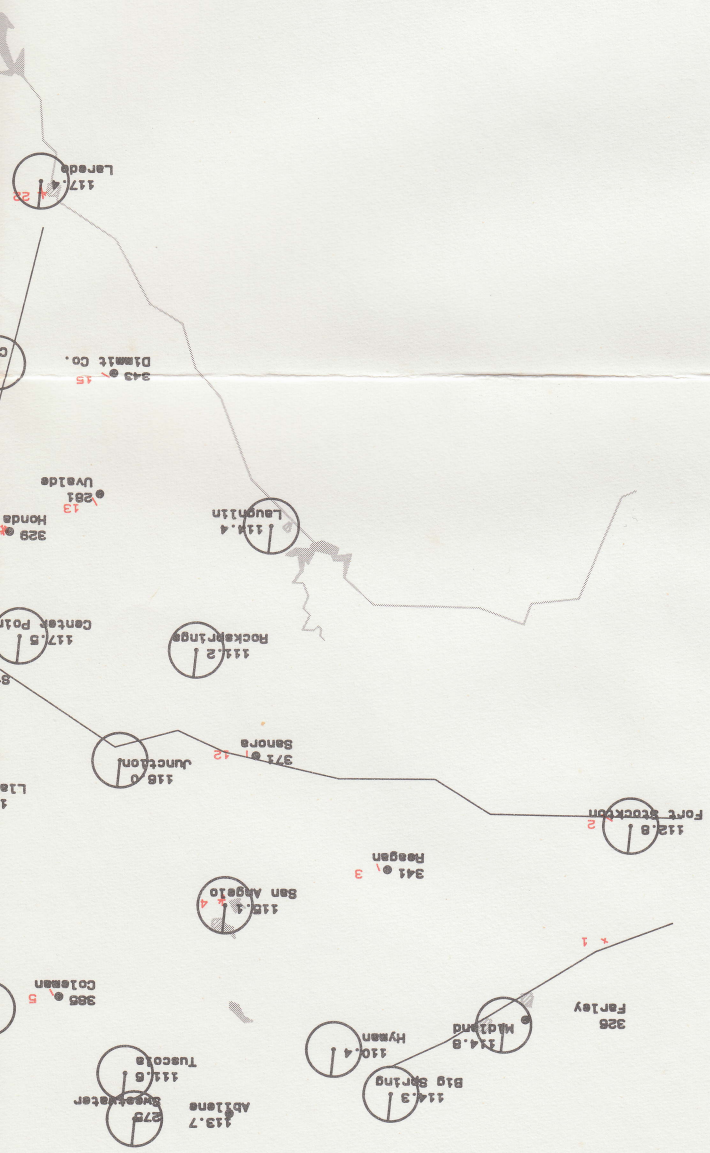

SAN ANTONIO AND BROWNSVILLE SECTIONALS

- 1 Monahans, Hurd Mem.
- 2 Fort Stockton-Pecos Co.
- 3 Big Lake, Reagan Co.
- 4 San Angelo, Mathis
- 5 Coleman
- 6 Brownwood
- 7 Lampasas
- 8 Temple, Draughon-Miller
- 9 McGregor
- 10 Waco - Madison Cooper
- 11 Austin, Mueller
- 12 Sonora
- 13 Uvalde, Garner
- 14 Honda
- 15 Capitan Springs, Dimmit Co.
- 16 San Antonio Int'l
- 17 New Braunfels
- 18 Seguin, Gerontimo Fld.
- 19 Stinson
- 20 Yoakum Muni.
- 21 Lockport, Arkansas Co.
- 22 Laredo Int'l
- 23 Alice Int'l
- 24 Corpus Christi
- 25 Falfurrias, Brooks Co.
- 26 McAllen, Miller Int'l
- 27 Harlingen, Rio Grande Valley Int'l
- 28 Brownsville/South Padre Island Int'l

LEGEND

Frequency **396**  
name **Omak**  
NDB

Frequency **113.7**  
name **Victoria**  
VOR  
Needle points to magnetic north

Airport Layout Diagram (runway lengths are 3 times scale length)

Roads

Rivers

Lakes, Reservoirs, Oceans

City or Metropolitan Area

50 nautical miles